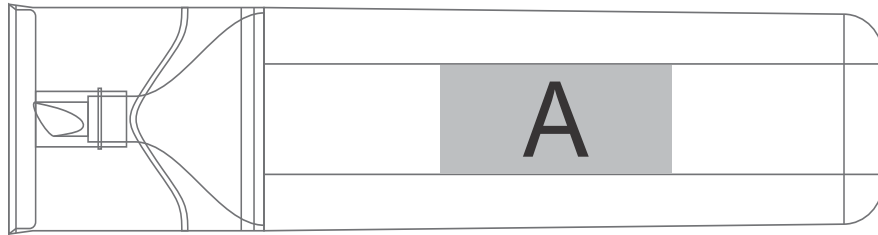

ST-AL-110-B

Altitude Bright Idea Highlighter

Also available in
**LOGO
24**
Check Logo24
guide and t's & c's

PAD

DIRECT PRINT

Need to know:

Includes 1-Colour, 1-Position Pad Print (setup fees apply)

Branding Options:

Position	Branding Method (Branding Code)	No. of Colours	Dimension
A	Pad Printing (PA)	4 Colours	30mm wide x 13mm high
A	Direct to Print (DP-A)	Full Colour	60mm wide x 10mm high